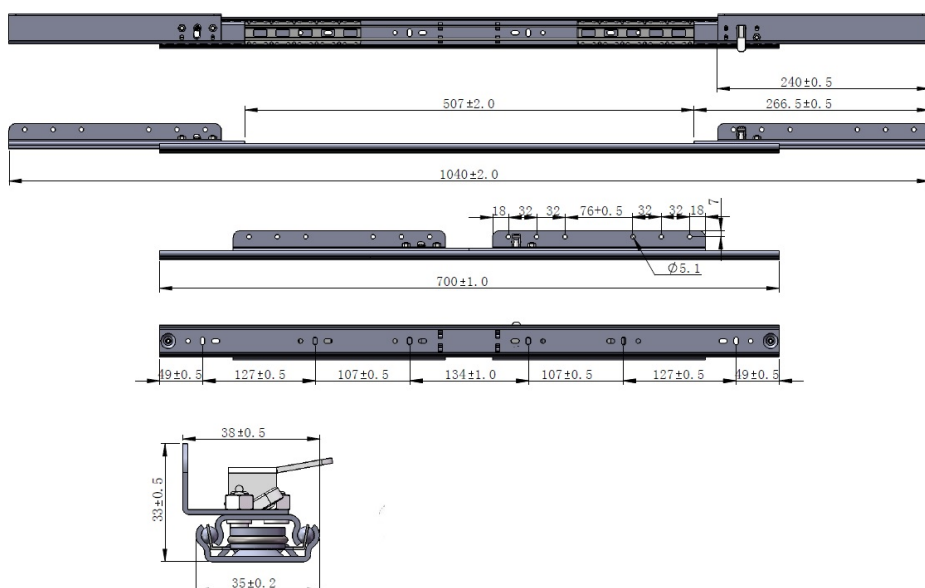

## Description:

Synchron Slide 700/507, Opening 507mm, W/Brake, Total Open Length:1040mm, Closed Length:700mm, Opening:507mm, Profile Height: 35mm, Mounting Height 40mm, Wing Size:240mm, Metal Brake, Steel Thickness 1,5mm, Load Capacity 60KG

## Item number:

24.03.580-1

Units	Box	Carton	HS Code	Barcode
Pair	1	10	8302420090	 5704866456678